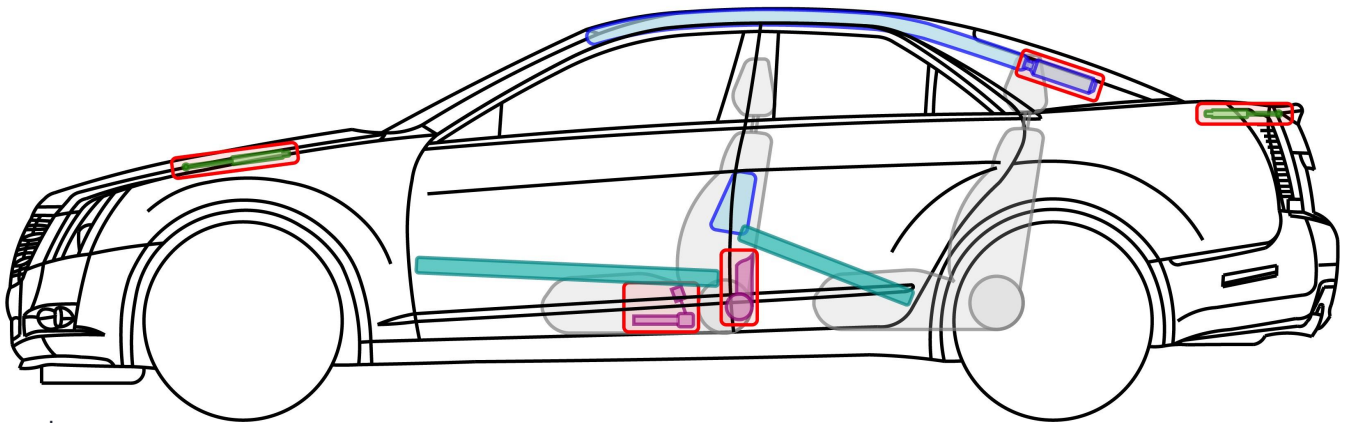

CTS

4-door

Year of production 2008 →

Cadillac

Legend

	Airbag		Stored gas inflator		Seat belt pretensioner		SRS control unit		
			Gas strut / Preloaded spring		High strength zone				
	Battery low voltage				Fuel tank				